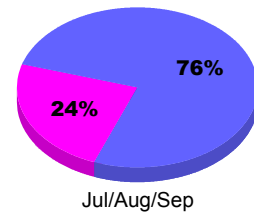

Membership Results
2012-2013

Membership
2011-2012

Month	Net Memb Goal	Actual New Memb	Actual Dropped Memb	Gain/Loss of Memb	Gain/Loss of Memb
Jul/Aug/Sep		114	-96	18	10
Totals		114	-96	18	10

Membership Results 2012-2013

Goal, New, Dropped, Gain/Loss

Comparison of Membership Gain/Loss

Current Year Compared to the Previous Year

Gender Comparison 2012-2013

Jul/Aug/Sep

Male Female