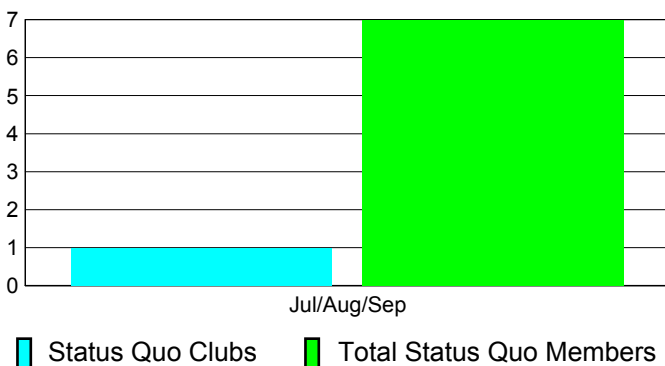

Club Results 2012-2013

Goal, New, Dropped, Gain/Loss

Comparison of Club Gain/Loss

Current Year Compared to the Previous Year

YTD Status Quo Clubs 2012-2013

Status Quo Clubs Compared to Status Quo Members

MEMBERSHIP

Membership Results
2012-2013

Membership
2011-2012

Month	Net Memb Goal	Actual New Memb	Actual Dropped Memb	Gain/Loss of Memb	Gain/Loss of Memb
Jul/Aug/Sep		114	-96	18	10
Totals		114	-96	18	10

Membership Results 2012-2013