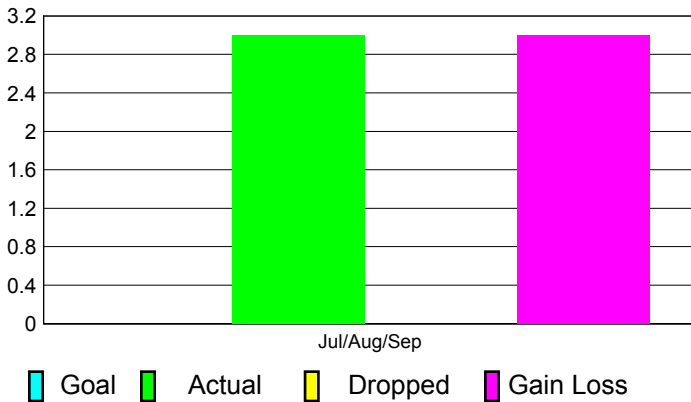

2012-2013 GMT Reports for District (or Undistricted) **District 323 J INDIA**

GMT: **KAMLESH JAIN**

Location: **INDIA**

GMT CA: **6**

CLUBS

Club Results
2012-2013

Clubs
2011-2012

Month	New Club Goal	Actual New Clubs	Actual Dropped Clubs	Gain/Loss of Clubs	Gain/Loss of Clubs
Jul/Aug/Sep		3	0	3	0
Totals		3	0	3	0

Club Results 2012-2013

Goal, New, Dropped, Gain/Loss

Comparison of Club Gain/Loss

Current Year Compared to the Previous Year

YTD Status Quo Clubs 2012-2013

Status Quo Clubs Compared to Status Quo Members

MEMBERSHIP