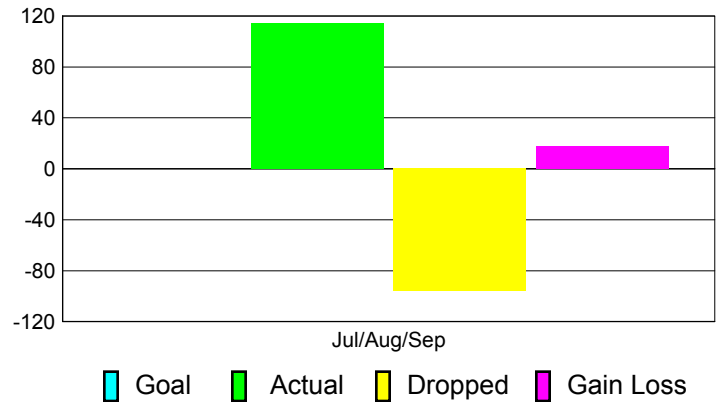

Membership Results 2012-2013

Goal, New, Dropped, Gain/Loss

Comparison of Membership Gain/Loss

Current Year Compared to the Previous Year